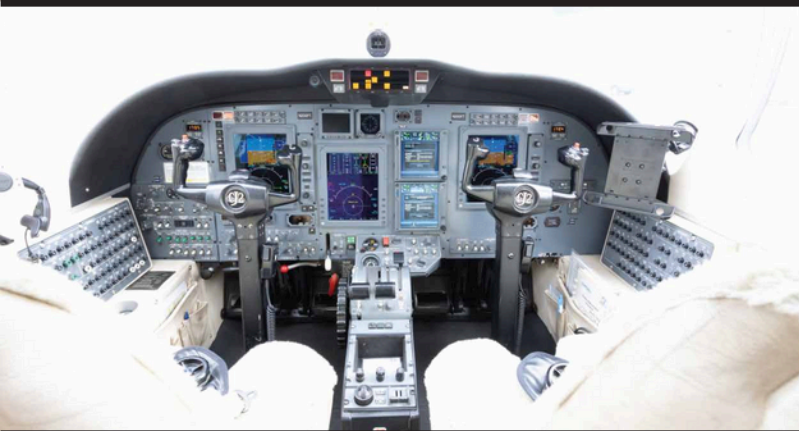

CITATION CJ2

LIGHT JET

6 PASSENGERS
WIDTH 4'6"
HEIGHT 4'5"
LENGTH 16'
RANGE 1,220nm
KCLT

p: 888.537.1392 Ext. #2
e: charter@davincijets.com

5207 Morris Field Drive
Charlotte, NC 28208

DavinciJets.com

THE ART OF PRIVATE AVIATION