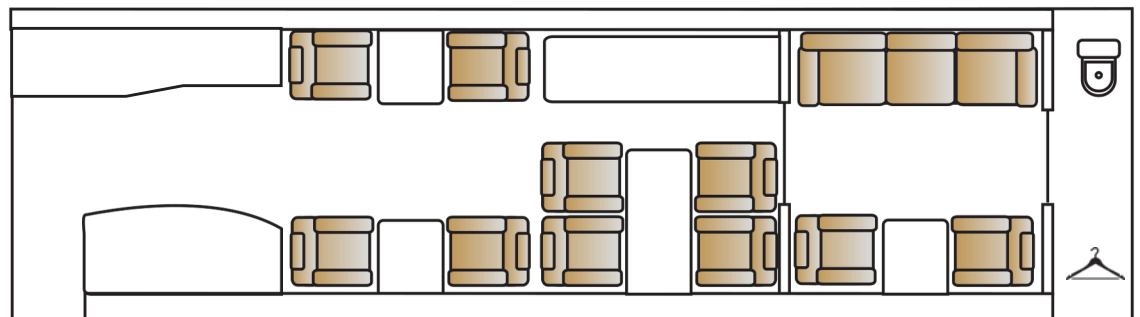

p: 888.537.1392 Ext. #2
e: charter@davincijets.com

5207 Morris Field Drive
Charlotte, NC 28208

DavinciJets.com