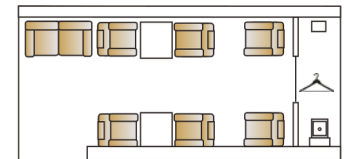

DNINCIJETS

GULFSTREAM 500 HEAVY JET

13 PASSENGERS
 WIDTH 7'7"
 HEIGHT 6'2"
 LENGTH 41'6"
 RANGE 5,300
 WIFI
 KCLT

GULFSTREAM 280 SUPER MID

8 PASSENGERS
 WIDTH 6'11"
 HEIGHT 6'1"
 LENGTH 25' 10"
 RANGE 3,600
 KCLT
 WIFI
 NO PETS

CESSNA CITATION X SUPER MID

8 PASSENGERS
 WIDTH 5'5"
 HEIGHT 5'7"
 LENGTH 23' 9"
 RANGE 3,125
 KCLT
 WIFI

CITATION CJ4 LIGHT JET

8 PASSENGERS
 WIDTH 6'4"
 HEIGHT 6'
 LENGTH 22'
 RANGE 2,700
 KBNA
 WIFI

CITATION CJ4 LIGHT JET