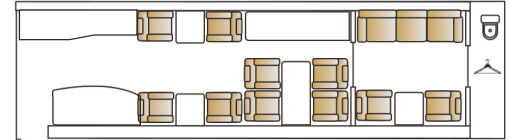

DNINCIJETS

GULFSTREAM 500 HEAVY JET

13 PASSENGERS
 WIDTH 7'7"
 HEIGHT 6'2"
 LENGTH 41'6"
 RANGE 5,300
 WIFI
 KCLT

GULFSTREAM 280 SUPER MID

8 PASSENGERS
 WIDTH 6'11"
 HEIGHT 6'1"
 LENGTH 25' 10"
 RANGE 3,600
 KCLT
 WIFI
 NO PETS

CESSNA CITATION X SUPER MID

8 PASSENGERS
 WIDTH 5'5"
 HEIGHT 5'7"
 LENGTH 23' 9"
 RANGE 3,125
 KCLT
 WIFI

CITATION CJ4 LIGHT JET

8 PASSENGERS
 WIDTH 6'4"
 HEIGHT 6'
 LENGTH 22'
 RANGE 2,700
 KBNA
 WIFI

CITATION CJ4 LIGHT JET