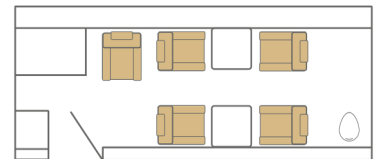

6 PASSENGERS
 WIDTH 4'6"
 HEIGHT 4'5"
 LENGTH 16'
 RANGE 1,220
 KCLT

2 AVAILABLE

CESSNA CITATION M2 LIGHT JET

5 PASSENGERS
 WIDTH 4.9'
 HEIGHT 4.75'
 LENGTH 10.8'
 RANGE 1,830
 KCLT

BEECHCRAFT KING AIR TURBO PROP