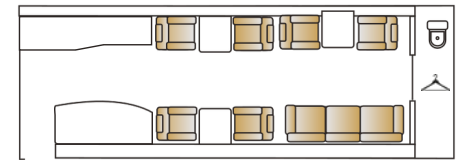

DNINCIJETS

GULFSTREAM 500 HEAVY JET

13 PASSENGERS
 WIDTH 7'7"
 HEIGHT 6'2"
 LENGTH 41'6"
 RANGE 5,300
 WIFI
 KCLT

GULFSTREAM 280 SUPER MID

8 PASSENGERS
 WIDTH 6'11"
 HEIGHT 6'1"
 LENGTH 25' 10"
 RANGE 3,600
 KCLT
 WIFI
 NO PETS

CESSNA CITATION X SUPER MID

8 PASSENGERS
 WIDTH 5'5"
 HEIGHT 5'7"
 LENGTH 23' 9"
 RANGE 3,125
 KCLT
 WIFI

CITATION CJ4 LIGHT JET

8 PASSENGERS
 WIDTH 6'4"
 HEIGHT 6'
 LENGTH 22'
 RANGE 2,700
 KBNA
 WIFI

CITATION CJ4 LIGHT JET

6 PASSENGERS
 WIDTH 4'6"
 HEIGHT 4'5"
 LENGTH 16'
 RANGE 1,220
 KCLT

2 AVAILABLE

CESSNA CITATION M2 LIGHT JET

5 PASSENGERS
 WIDTH 4.9'
 HEIGHT 4.75'
 LENGTH 10.8'
 RANGE 1,830
 KCLT

BEECHCRAFT KING AIR TURBO PROP