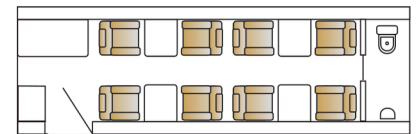

DNINCIJETS

GULFSTREAM 500 HEAVY JET

13 PASSENGERS
 WIDTH 7'7"
 HEIGHT 6'2"
 LENGTH 41'6"
 RANGE 5,300
 WIFI
 KCLT

GULFSTREAM 280 SUPER MID

8 PASSENGERS
 WIDTH 6'11"
 HEIGHT 6'1"
 LENGTH 25' 10"
 RANGE 3,600
 KCLT
 WIFI
 NO PETS

CESSNA CITATION X SUPER MID

8 PASSENGERS
 WIDTH 5'5"
 HEIGHT 5'7"
 LENGTH 23' 9"
 RANGE 3,125
 KCLT
 WIFI

CITATION CJ4 LIGHT JET

8 PASSENGERS
 WIDTH 6'4"
 HEIGHT 6'
 LENGTH 22'
 RANGE 2,700
 KBNA
 WIFI

CITATION CJ4 LIGHT JET

6 PASSENGERS
 WIDTH 4'6"
 HEIGHT 4'5"
 LENGTH 16'
 RANGE 1,220
 KCLT

2 AVAILABLE

CESSNA CITATION M2 LIGHT JET

5 PASSENGERS
 WIDTH 4.9'
 HEIGHT 4.75'
 LENGTH 10.8'
 RANGE 1,830
 KCLT

BEECHCRAFT KING AIR TURBO PROP