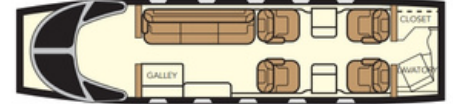

8 PASSENGERS
 WIDTH 6'4"
 HEIGHT 6'
 LENGTH 22'
 RANGE 2,700
 KBNA
 WIFI

THE ART OF PRIVATE AVIATION

NEXTANT 400XTi LIGHT JET

8 PASSENGERS
 WIDTH 4'11"
 HEIGHT 4'9"
 LENGTH 15'6"
 RANGE 2,160
 KCLT

CITATION CJ2 LIGHT JET

6 PASSENGERS
 WIDTH 4'6"
 HEIGHT 4'5"
 LENGTH 16'
 RANGE 1,220
 KCLT

2 AVAILABLE

CESSNA CITATION M2 LIGHT JET

5 PASSENGERS
 WIDTH 4.9'
 HEIGHT 4.75'
 LENGTH 10.8'
 RANGE 1,830
 KCLT

BEECHCRAFT KING AIR TURBO PROP