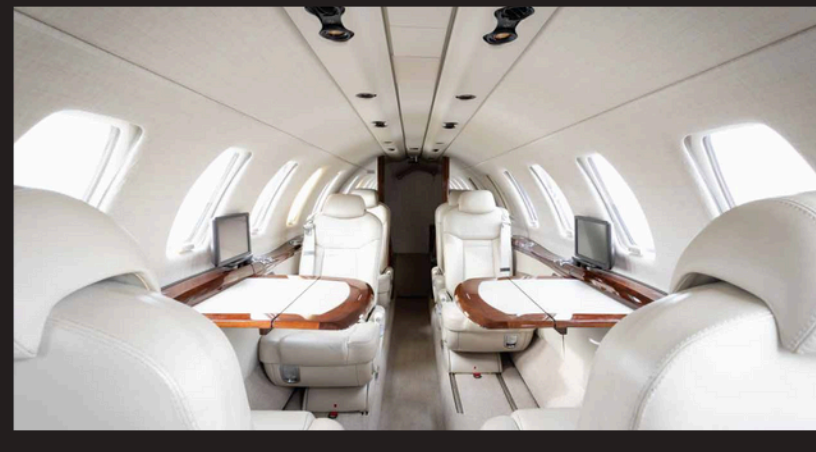

CITATION CJ4

LIGHT JET

8 PASSENGERS
WIDTH 4'8"
HEIGHT 4'7"
LENGTH 17'
RANGE 2,164nm
KCLT
WIFI

p: 888.537.1392 Ext. #2
e: charter@davincijets.com
5207 Morris Field Drive
Charlotte, NC 28208

DavinciJets.com