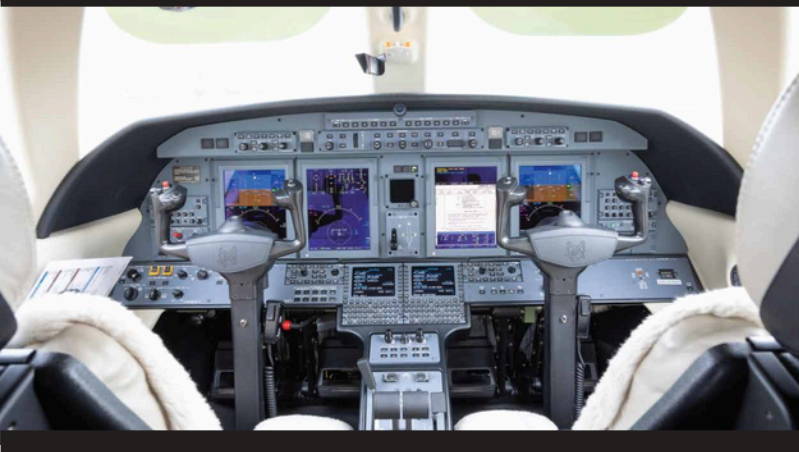

CITATION CJ4

LIGHT JET

8 PASSENGERS
WIDTH 4'8"
HEIGHT 4'7"
LENGTH 17'
RANGE 2,164nm
KCLT
WIFI

p: 888.537.1392 Ext. #2
e: charter@davincijets.com
5207 Morris Field Drive
Charlotte, NC 28208

DavinciJets.com