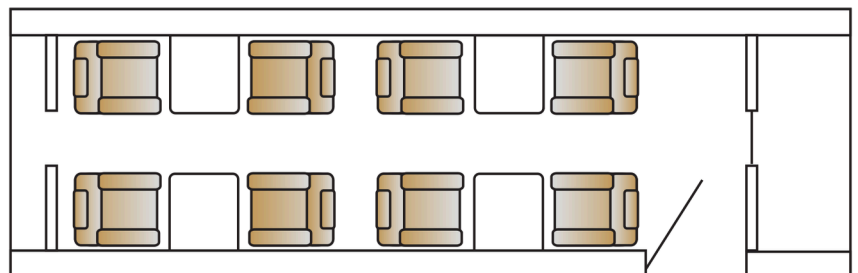

BEECHCRAFT KING AIR 350i TURBOPROP

8 PASSENGERS
WIDTH 4.5'
HEIGHT 4.8'
LENGTH 16'7"
RANGE 1,580
RYY

p: 888.537.1392 Ext. #2
e: charter@davincijets.com

5207 Morris Field Drive
Charlotte, NC 28208

DavinciJets.com